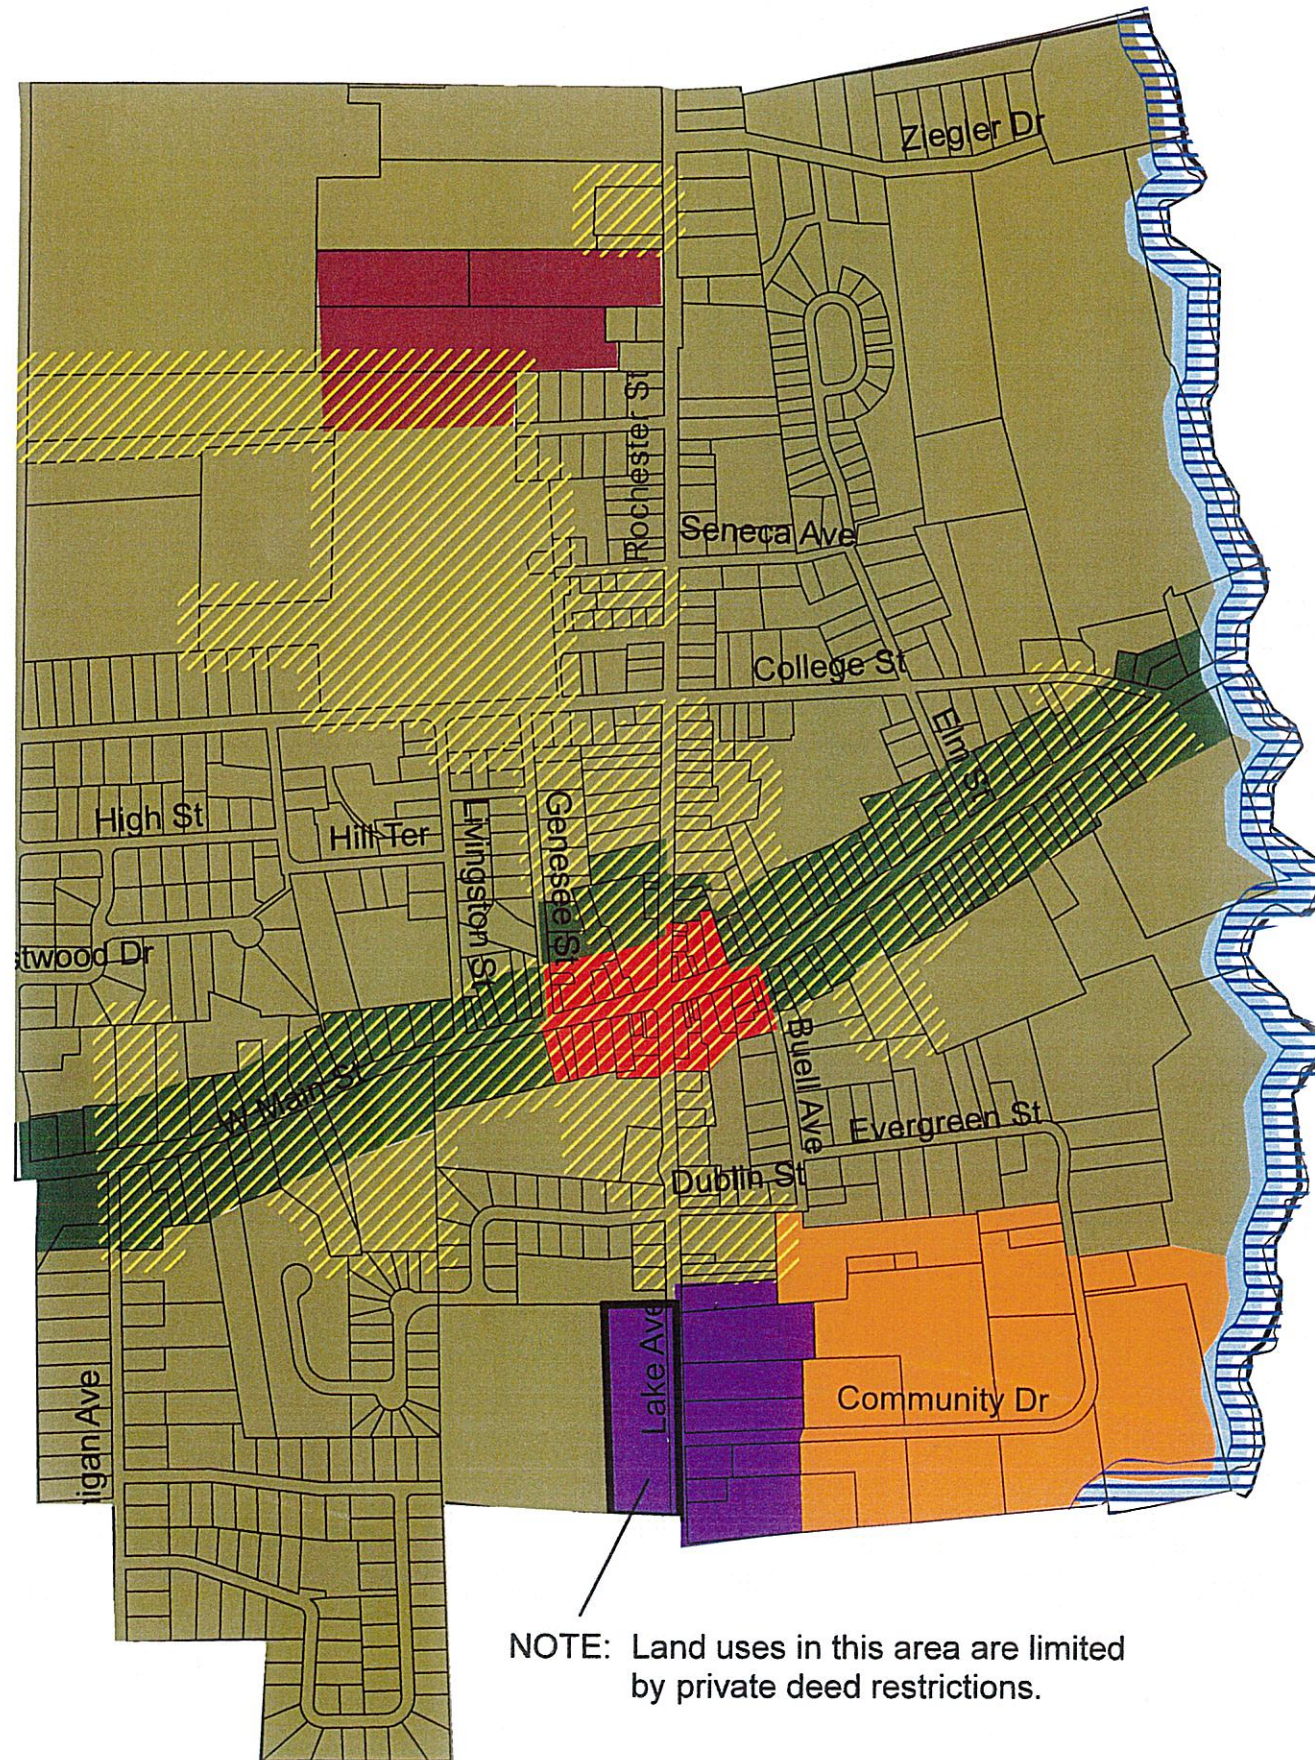

Zoning Map Village of Lima

ADOPTED: October 2009

Zoning Districts

-  S Residential
-  R Residential
-  M-R Residential
-  DB Downtown Business
-  GB General Business
-  M Industrial
-  L-C Land Conservation

Overlay Districts

-  Historic Preservation Overlay
-  Stream Corridor EPOD

NOTE: Land uses in this area are limited by private deed restrictions.